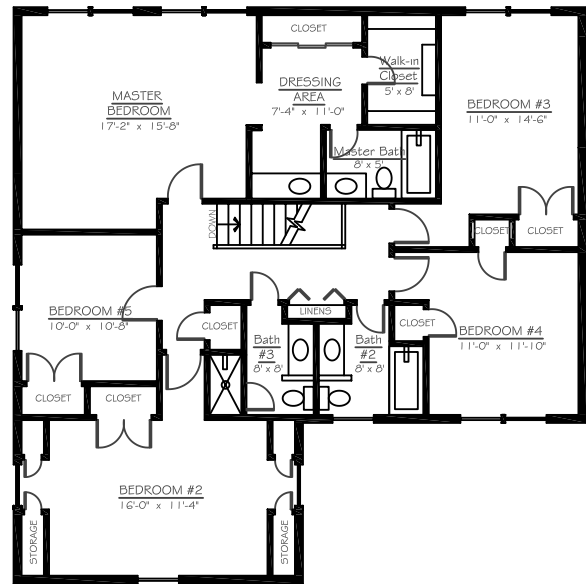

MAIN LEVEL

LOWER LEVEL

UPPER LEVEL

FLOOR PLANS

3708 Moss Brooke Court, Fairfax, VA 22031