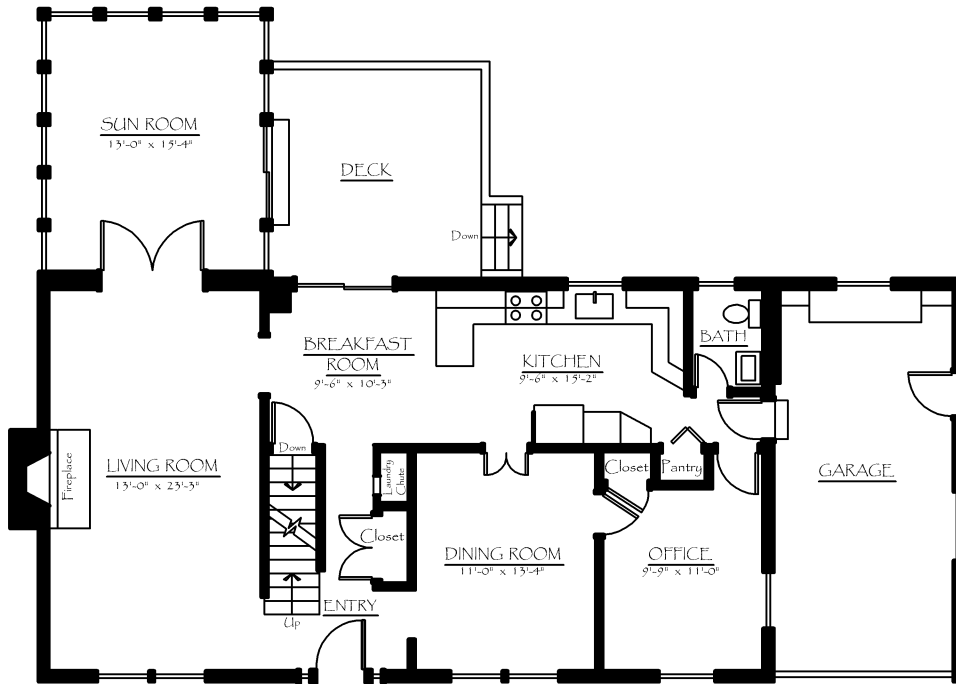

UPPER LEVEL

MAIN LEVEL

LOWER LEVEL

FLOOR PLANS

6608 Jenny Dee Place, Springfield, VA 22152