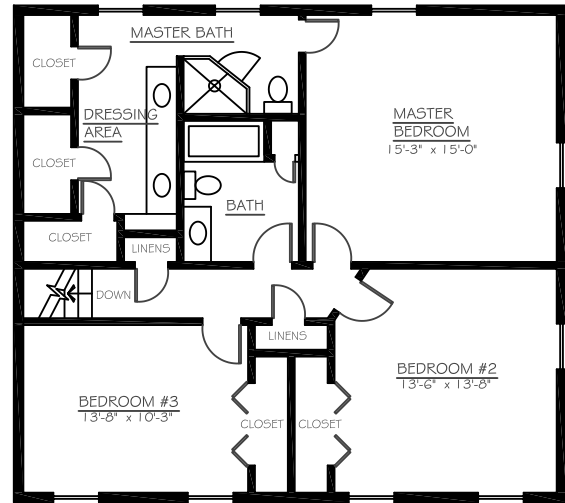

LOWER LEVEL

UPPER LEVEL

MAIN LEVEL

## FLOOR PLANS

9215 Christopher Street, Fairfax, VA 22031